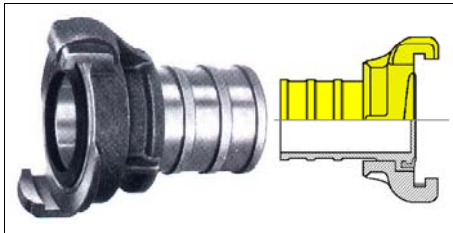

GOST

GOST - Russian couplings (brass)

NA 78 x 2" hose pillar
NA 78 x 2" female thread
NA 78 - cap with chain
NA 95 x 1.1/2" hose pillar
NA 95 x 2" hose pillar
NA 95 x 2" female thread
NA 95 x 2.1/2" hose pillar
NA 95 x 2.1/2" female thread
NA 95 - cap with chain

Productcode

HGK078050
HGI078050
HGD078
HGK095038
HKG095050
HGI095050
HGK095065
HGI095065
HGD095

ROTTA

ROTTA - Russian couplings (brass)

NA 68 - 2" x 1.1/2" hose pillar
NA 68 - 2" x 2" hose pillar
NA 68 - 2" x 2" female thread
NA 68 - 2" cap with chain
NA 85 - 2.1/2" x 1.1/2" hose pillar
NA 85 - 2.1/2" x 2" hose pillar
NA 85 - 2.1/2" x 2.1/2" hose pillar
NA 85 - 2.1/2" x 2" female thread
NA 85 - 2.1/2" x 2.1/2" female thread
NA 85 - 2.1/2" cap with chain

Productcode

-
-
-
-
-
-
-
-
-
-

MORRIS

MORRIS - Instantaneous (brass)

2.1/2" x 1.1/2" hose pillar - MALE
2.1/2" x 1.1/2" hose pillar - FEMALE
2.1/2" x 2" hose pillar - MALE
2.1/2" x 2" hose pillar - FEMALE
2.1/2" x 2.1/2" hose pillar - MALE
2.1/2" x 2.1/2" hose pillar - FEMALE
2.1/2" male x 2" female thread
2.1/2" female x 2" female thread
2.1/2" cap with chain