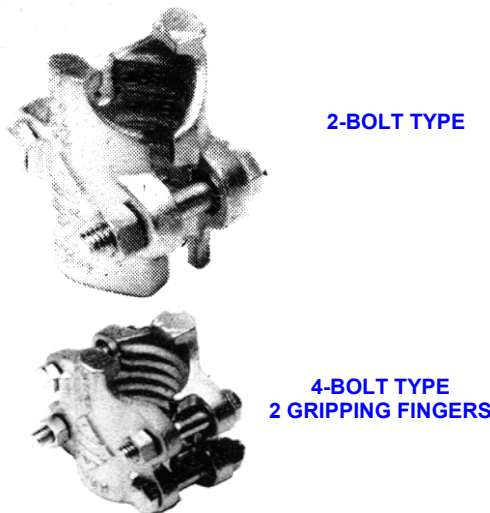

GY-Klemmen

Gietijzeren 2-delige slangklemmen HD GY clamps with 2 bolts and nuts

GY-klemmen, 2-delige gietijzere slangklemmen, binnenzijde voorzien van ribbels.

Beide modellen voorzien van bouten en moeren.

Malleable Iron HD hose clamps, insize clamps ribbed, with two HD bolts and nuts

Outside diameter hose

from mm	to mm	Part-no:
17	22	GGYDB17
22	29	GGYDB22
27	32	GGYDB28
32	37	GGYDB32
39	49	GGYDB39
48	60	GGYDB48
60	76	GGYDB60
77	94	GGYDB77
94	115	GGYDB94

Boss-clamps

Clamps for steam- and aircouplings

Boss clamps are recommend by use with BOSS steamhose couplings and AIR KING couplings.

Types : 2 and 4 bolt types

Three-piece with 6 bolts are available upon request.