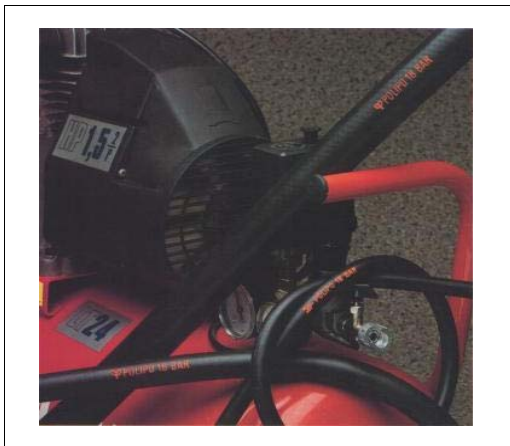

POLIPO

POLIPO - PVC luchtslang - PVC airhose

PVC luchtslang, deze slang lijkt op een rubberslang, zeer goed bestand tegen olie.

Performance, look and softness like conventional rubber. Excellent resistance at low temperature and to oils.

Tube : PVC, black, smooth - Cover : PVC, black, smooth

I.D.	O.D.	W.P. 20°C	Roll length	Part-no:
6 mm	14 mm	20 bar	100 meter	CLUPOLI006
8 mm	17 mm	20 bar	100 meter	CLUPOLI008
10 mm	19 mm	18 bar	100 meter	CLUPOLI010
13 mm	23 mm	18 bar	100 meter	CLUPOLI012
16 mm	26 mm	18 bar	100 meter	CLUPOLI015
19 mm	30 mm	15 bar	60 meter	CLUPOLI019
25 mm	37 mm	15 bar	60 meter	CLUPOLI025